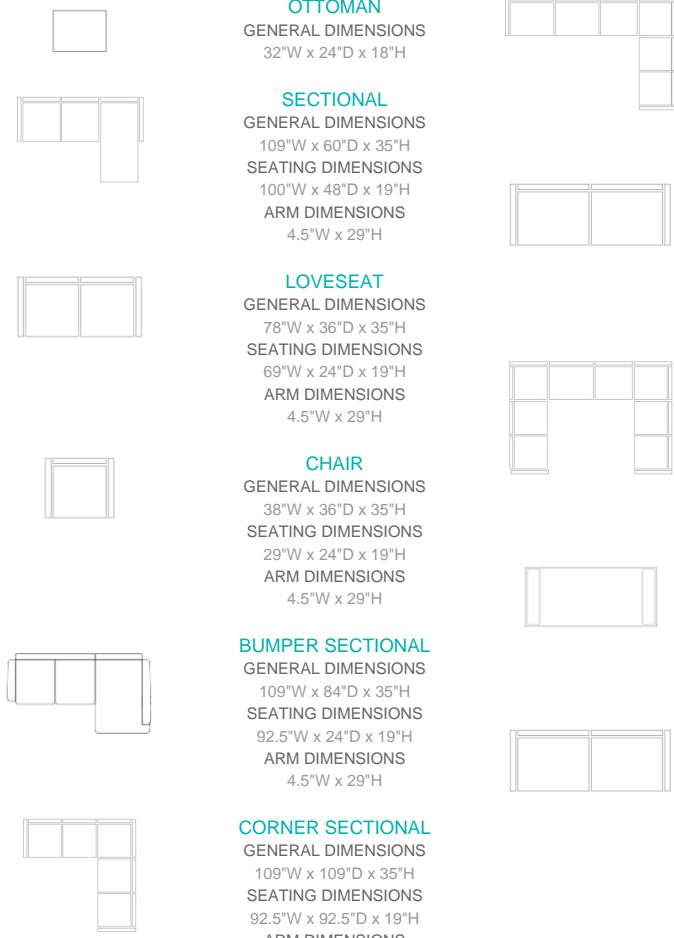

BRAXTON COLLECTION

PRODUCT VIEWS

Configuration & Dimensions

OTTOMAN
GENERAL DIMENSIONS
32"W x 24"D x 18"H

SECTIONAL
GENERAL DIMENSIONS
109"W x 60"D x 35"H
SEATING DIMENSIONS
100"W x 48"D x 19"H
ARM DIMENSIONS
4.5"W x 29"H

L-SECTIONAL
GENERAL DIMENSIONS
145"W x 109"D x 35"H
SEATING DIMENSIONS
128.5"W x 92.5"D x 19"H
ARM DIMENSIONS
4.5"W x 29"H

SLEEPER SOFA
GENERAL DIMENSIONS
77"W x 35"D x 37"H
SEATING DIMENSIONS
68"W x 23"D x 20"H
ARM DIMENSIONS
4"W x 29"H

U-SOFA SECTIONAL
GENERAL DIMENSIONS
141"W x 109.5"D x 35"H
SEATING DIMENSIONS
117"W x 24"D x 19"H
ARM DIMENSIONS
4.5"W x 29"H

DAYBED
GENERAL DIMENSIONS
78"W x 36"D x 29"H
SEATING DIMENSIONS
69"W x 26"D x 19"H
ARM DIMENSIONS
4"W x 29"H

SOFA
GENERAL DIMENSIONS
90"W x 36"D x 35"H
SEATING DIMENSIONS
81"W x 24"D x 19"H
ARM DIMENSIONS
4.5"W x 29"H